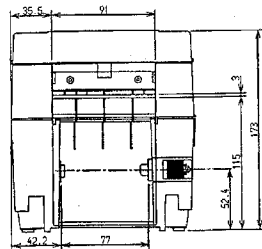

iDP-3550/3551

CITIZEN®

FEATURES

Small size, light weight, and low price
 High-speed print (Bi-directional)
 Red and black print
 Auto load
 Paper end sensor
 Built in auto cutter (ACS-134) (iDP-3551)
 Built in power supply

OPTIONS

Special purpose winder AW-3-E (Option)
 that will be placed Separately.

OUTLINE DRAWING OF IDP 3550

Item/Model	iDP-3550RF/PF	iDP-3551RF/PF
Print method	Serial dot impact method (Bidirectional print), 2-pass graphic (Unidirectional print)	
Print width	Character type: 63.6 mm/Graphic type: 58.7mm	
Print head	9 pins	
Print speed	Character type: Approx. 3.6 lines/second/Graphic type: Approx. 3 lines/second	
Print columns	40 Columns	
Character size	Character type: 1.36 mm(W) X2.4 mm(H) (7 dots) 1.36 mm(W) X3.1 mm(H) (9 dots) Graphic type: 1.20 mm(W) X2.4 mm(H) (7 dots) 1.20 mm(W) X3.1 mm(H) (9 dots)	
Line spacing	Character type: 4.23 mm (1/6 inch) Graphic type: 2.82mm (1/9 inch)	
Paper	Ordinary paper and non-carbon paper: 76+/-0.5 mm(W) x ø83 mm(OD)	
Ink ribbon	Special purpose ribbon cartridge: Red/Black or Single Color (Black or Purple)	
Interface	Serial(RS-232C), Parallel(CENTRONICS compliant)	
Command system	CBM mode, STAR mode, ESC/POS mode The user can select the mode with the DIP switch and preset jumpers.	
Input buffer	6KB or 256 bytes (Selectable with the DIP switch)	
Drawer function	2-drawer, 1-drawer switch	
Auto loading function	Automatically feeds the paper by several lines when it is inserted.	
Paper end detection	Stops printing when the paper has run out.	
Paper near end detection	Stops printing when the paper is running out. (Settable with a command)	
Auto cutter	None	AC-134-E (Capable of partial and full cut)
Weight	Approx. 2.8 kg Approx. 3 kg	
Outer dimensions	160(W)x212(D)X194(H)mm 160(W)x212(D)X173(H)mm	
Operating temperature and Humidity	0 to 40°C, 35 to 85 %RH (No dew condensation)	
Storage temperature and Humidity	-20 to 60°C, 10 to 90 %RH (No dew condensation)	