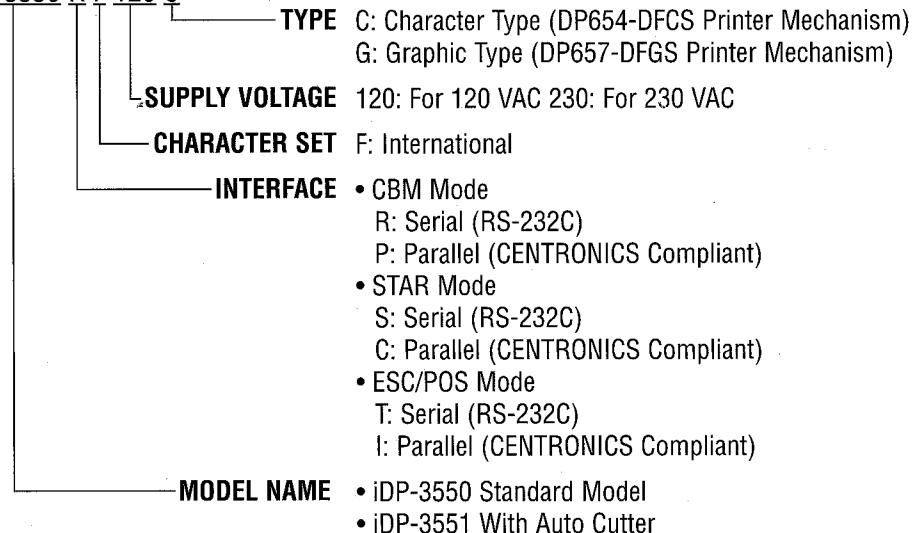

MODEL CLASSIFICATIONS

iDP-3550 R F 120 C

CITIZEN

RELIABILITY•VALUE•SUPPORT

CBM America Corporation
365 Van Ness Way, Suite 510
Torrance, CA 90501
310 781-1460
310 781-9152 Fax
800 421-6516
www.cbma.com

All trademarks and copyrights acknowledged.
All features and specifications are subject to
change without notice.
©1999 CBM America Corporation. Printed U.S.A.