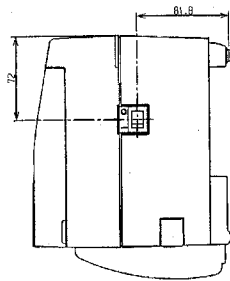

iDP-3550/3551

CITIZEN®

FEATURES

Small size, light weight, and low price
 High-speed print (Bi-directional)
 Red and black print
 Auto load
 Paper end sensor
 Built in auto cutter (ACS-134) (iDP-3551)
 Built in power supply

OPTIONS

Special purpose winder AW-3-E (Option)
 that will be placed Separately.

OUTLINE DRAWING OF IDP 3550

Item/Model	iDP-3550RF/PF	iDP-3551RF/PF
Print method	Serial dot impact method (Bidirectional print), 2-pass graphic (Unidirectional print)	
Print width	Character type: 63.6 mm/Graphic type: 58.7mm	
Print head	9 pins	
Print speed	Character type: Approx. 3.6 lines/second/Graphic type: Approx. 3 lines/second	
Print columns	40 Columns	
Character size	Character type: 1.36 mm(W) X2.4 mm(H) (7 dots) 1.36 mm(W) X3.1 mm(H) (9 dots) Graphic type: 1.20 mm(W) X2.4 mm(H) (7 dots) 1.20 mm(W) X3.1 mm(H) (9 dots)	
Line spacing	Character type: 4.23 mm (1/6 inch) Graphic type: 2.82mm (1/9 inch)	
Paper	Ordinary paper and non-carbon paper: 76+/-0.5 mm(W) x ø83 mm(OD)	
Ink ribbon	Special purpose ribbon cartridge: Red/Black or Single Color (Black or Purple)	
Interface	Serial(RS-232C), Parallel(CENTRONICS compliant)	
Command system	CBM mode, STAR mode, ESC/POS mode The user can select the mode with the DIP switch and preset jumpers.	
Input buffer	6KB or 256 bytes (Selectable with the DIP switch)	
Drawer function	2-drawer, 1-drawer switch	
Auto loading function	Automatically feeds the paper by several lines when it is inserted.	
Paper end detection	Stops printing when the paper has run out.	
Paper near end detection	Stops printing when the paper is running out. (Settable with a command)	
Auto cutter	None	AC-134-E (Capable of partial and full cut)
Weight	Approx. 2.8 kg Approx. 3 kg	
Outer dimensions	160(W)x212(D)X194(H)mm 160(W)x212(D)X173(H)mm	
Operating temperature and Humidity	0 to 40°C, 35 to 85 %RH (No dew condensation)	
Storage temperature and Humidity	-20 to 60°C, 10 to 90 %RH (No dew condensation)	