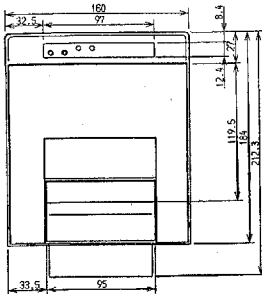

iDP-3550/3551

CITIZEN®

FEATURES

Small size, light weight, and low price
 High-speed print (Bi-directional)
 Red and black print
 Auto load
 Paper end sensor
 Built in auto cutter (ACS-134) (iDP-3551)
 Built in power supply

OPTIONS

Special purpose winder AW-3-E (Option)
 that will be placed Separately.

OUTLINE DRAWING OF IDP 3550

Item/Model	iDP-3550RF/PF	iDP-3551RF/PF
Print method	Serial dot impact method (Bidirectional print), 2-pass graphic (Unidirectional print)	
Print width	Character type: 63.6 mm/Graphic type: 58.7mm	
Print head	9 pins	
Print speed	Character type: Approx. 3.6 lines/second/Graphic type: Approx. 3 lines/second	
Print columns	40 Columns	
Character size	Character type: 1.36 mm(W) X2.4 mm(H) (7 dots) 1.36 mm(W) X3.1 mm(H) (9 dots) Graphic type: 1.20 mm(W) X2.4 mm(H) (7 dots) 1.20 mm(W) X3.1 mm(H) (9 dots)	
Line spacing	Character type: 4.23 mm (1/6 inch) Graphic type: 2.82mm (1/9 inch)	
Paper	Ordinary paper and non-carbon paper: 76+/-0.5 mm(W) x ø83 mm(OD)	
Ink ribbon	Special purpose ribbon cartridge: Red/Black or Single Color (Black or Purple)	
Interface	Serial(RS-232C), Parallel(CENTRONICS compliant)	
Command system	CBM mode, STAR mode, ESC/POS mode The user can select the mode with the DIP switch and preset jumpers.	
Input buffer	6KB or 256 bytes (Selectable with the DIP switch)	
Drawer function	2-drawer, 1-drawer switch	
Auto loading function	Automatically feeds the paper by several lines when it is inserted.	
Paper end detection	Stops printing when the paper has run out.	
Paper near end detection	Stops printing when the paper is running out. (Settable with a command)	
Auto cutter	None	AC-134-E (Capable of partial and full cut)
Weight	Approx. 2.8 kg Approx. 3 kg	
Outer dimensions	160(W)x212(D)X194(H)mm 160(W)x212(D)X173(H)mm	
Operating temperature and Humidity	0 to 40°C, 35 to 85 %RH (No dew condensation)	
Storage temperature and Humidity	-20 to 60°C, 10 to 90 %RH (No dew condensation)	