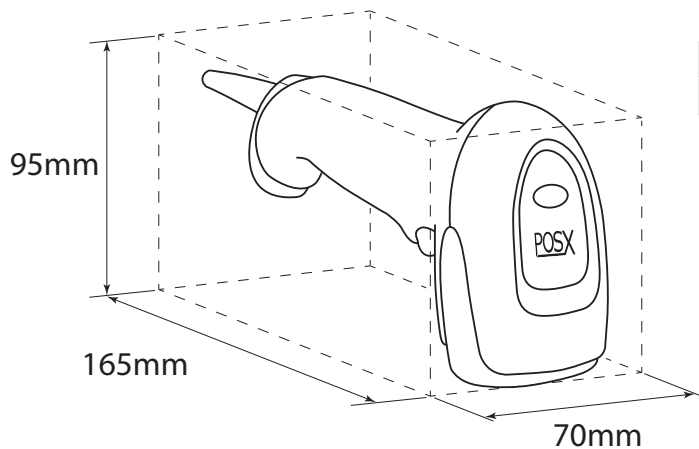

## Barcode Scanner

Get high performance and increased reliability for a fraction of the cost with the new POS-X EVO Laser Scanner. The EVO Laser increases accuracy thanks to a wide scan area with a longer depth of field and proves more reliable due to decreased working time for the laser head. In addition, the advanced ergonomic design contributes to the EVO Laser's standing as a highly efficient, cost effective rapid-fire scanner.

# EVO Laser Specifications

<b>PART NUMBER</b>	EVO-SG1-ALU
<b>PERFORMANCE</b>	
Light Source	Visable Laser Diode 650nm
Visual Indicators	Green = laser ready to scan; Red = scanning successful
System Interface	USB
Depth of Field	0.5" (12.7mm)–10" (257mm) .01" (.33mm) barcode
Resolution	0.2" (4 mm)
Scanning Angle	46 degrees horizontal
Scan Rate	72 ± 2 scan lines/sec
Print Contrast	Minumum 35% contrast
Ambient Light Rejection	0–4842 LUX
<b>FEATURES</b>	
Supported Symbologies	1D: Code 128, Code 39, Extended Code 39, Code 93, EAN 13, EAN 8, EAN Bookland, Industrial 2 of 5, Interleaved 2 of 5, Logmars, OPC, SCC-14, UCC/EAN Shipping, UPC Shipping Container Code, UPC-A, UPC-E
Programmable Features	Scan mode, prefix code, postfix code, code type, Supplements, Redundant scans, Transmission delay
<b>PHYSICAL</b>	
Weight	0.26 lb (117 g)
Housing	ABS
Dimensions	(LxWxH) 6.5" (165mm)x 2.8" (70mm)x 3.7" (95 mm)
Color	Black/Grey
<b>ELECTRICAL</b>	5V DC ± 0.25 V (imput)
<b>CURRENT</b>	125mA
<b>ENVIROMENTAL</b>	
Temperature	32°–104°F (0°C to 40°C) (operating) -40°–140°F (-40°C to 60°C) (storage)
Humidity	5%–95% relative humidity, non-condensing
Shock Resistance	Withstands multiple drops from 3.3' (1 m)
<b>WARRANTY</b>	5-Year Includes 2-Day Advance Replacement Service
<b>CERTIFICATIONS</b>	SELV, CSA, CDRH