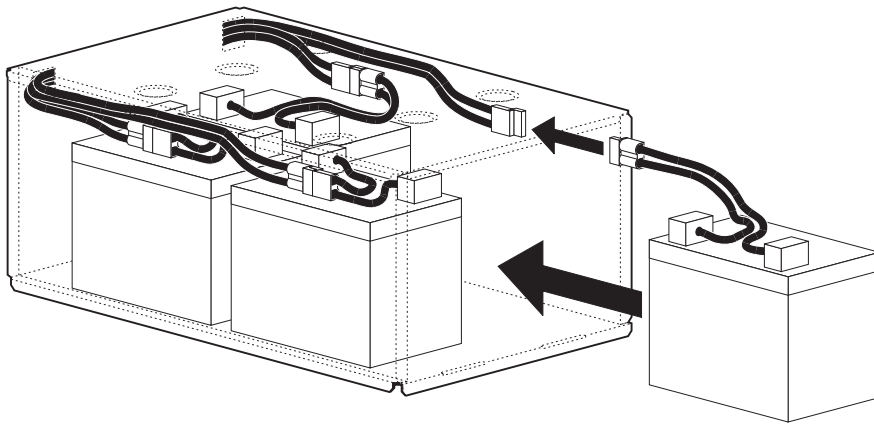

UXBP (24, 48, 48M)