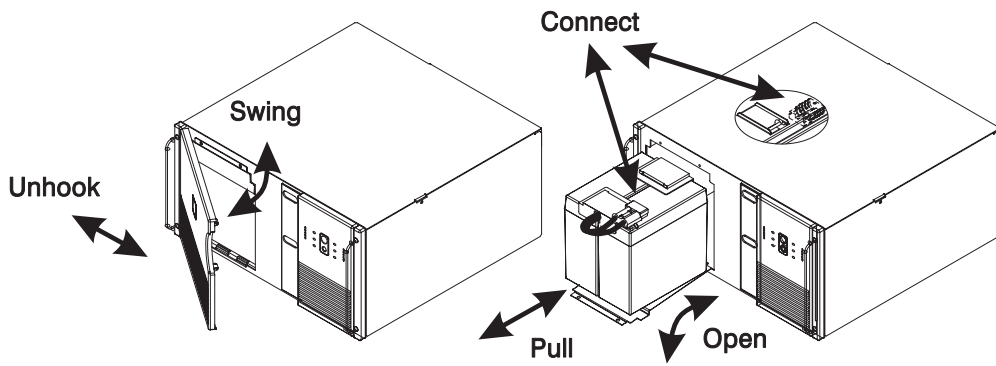

## Smart-UPS Rackmount (all 5.25" tall models)

MODELS 700-1400

MODELS 2200-3000

## Smart-UPS Rackmount (all 8.75" tall models)