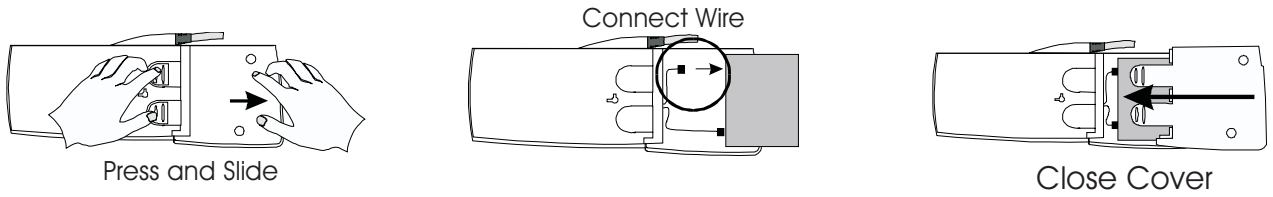

Back-UPS Office 280-400