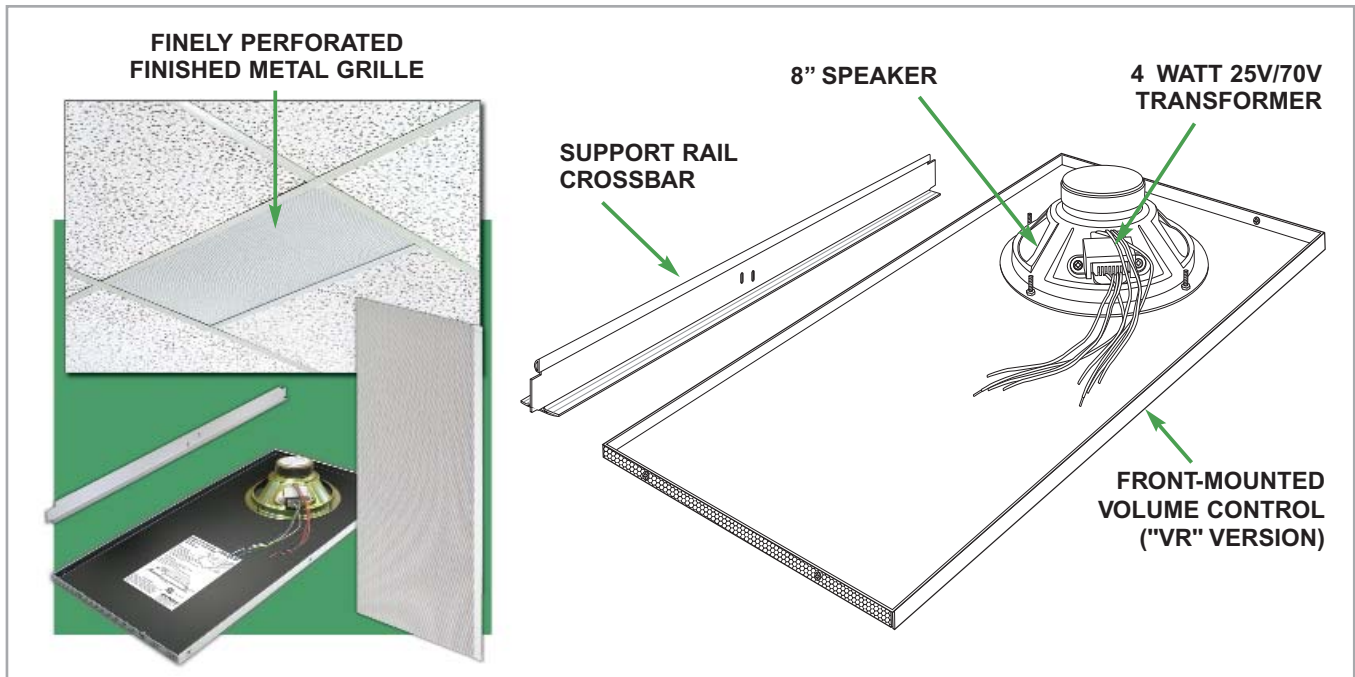

1 ft. x 2 ft.

DROP-IN CEILING SPEAKERS

**INSTALLS
FAST
& EASY!**

Drop-In Ceiling Speaker CSD1X2NB(VR) (Exposed Driver without Back Can)

Bogen's CSD1X2NB(VR) Drop-In Ceiling Speakers are full-range speakers that allow for fast and easy installation. Just make one simple cut to the ceiling tile, lay the support rail crossbar (included) across the ceiling grid, and drop the speaker into place.

- *Finely perforated grille over the entire front of speaker*
- *Industrial grade steel construction*
- *8" wide range loudspeaker*
- *70V/25V, 4-watt transformer with 4, 2, 1, 0.5, 0.25, 0.125 watt taps selected by stripped & tinned leads*
- *Support Rail Crossbar (included)*
- *Off-white grille finish*
- *"VR" version has a front-mounted, Recessed Volume Control*

BOGEN®

Ceiling Speaker CSD1X2NB(VR)

(Exposed Driver without Back Can)

SPECIFICATIONS

Frequency Response	78 Hz - 16 kHz
SPL @ 1W / 1M	93 dB
Power Taps	4, 2, 1, 0.5, 0.25, 0.125 watts
Dispersion @ 2 kHz (6 dB down)	100°
Cone Material & Surround	Treated paper
Cone	8"
Magnet Weight	6 oz.
Tap Selection	Via wire nuts (included)
Dimensions	12- ⁷ / ₈ " W x 4- ³ / ₄ " H x 23- ³ / ₄ " D
Product Weight	7 lb.

Architect and Engineer Specifications

The speaker shall be a **Bogen Model CSD1X2NB(VR)**. It shall be a 1 ft. x 2 ft. steel assembly with non-reflective, finished metal grille; damped high-compliance factory-mounted 8" loudspeaker with a treated paper cone; and 70V/25V transformer. Transformer shall have power taps of 4, 2, 1, 0.5, 0.25, and 0.125 watts, selectable by stripped and tinned leads. The 8" main speaker cone shall have a 6 ounce magnet. The back of the assembly will have an exposed driver without back can. Output shall be 93 dB @ 1W/1m (min.). Frequency response shall be 78 Hz - 16 kHz (min.) The speaker shall measure 12-⁷/₈" W x 4-³/₄" H x 23-³/₄" D. The speaker shall weigh 7 lb. A support rail crossbar shall be included.