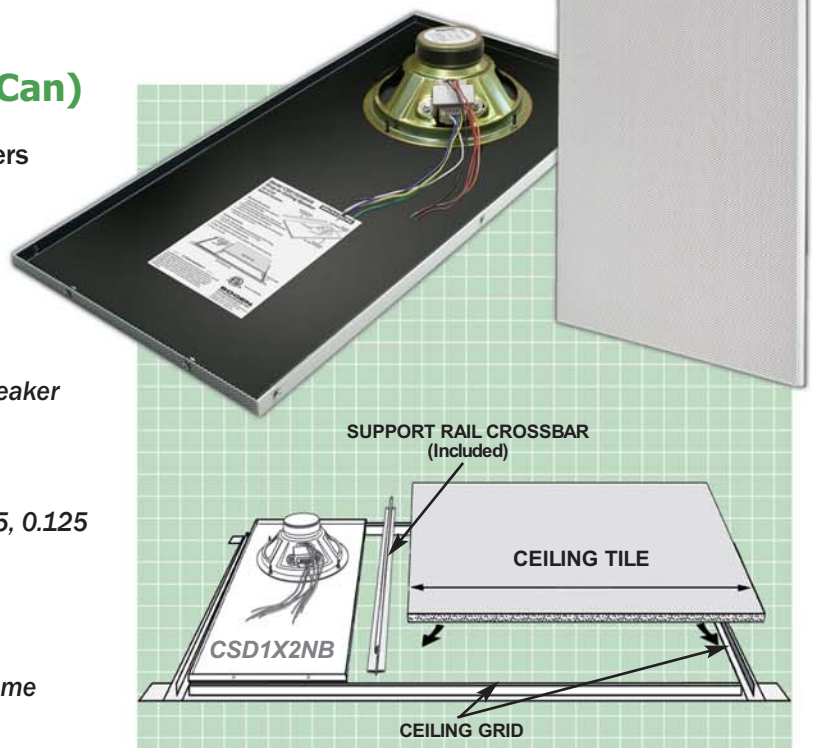

1 ft. x 2 ft.

DROP-IN CEILING SPEAKERS

**INSTALLS
FAST
& EASY!**

Drop-In Ceiling Speaker CSD1X2NB(VR) (Exposed Driver without Back Can)

Bogen's CSD1X2NB(VR) Drop-In Ceiling Speakers are full-range speakers that allow for fast and easy installation. Just make one simple cut to the ceiling tile, lay the support rail crossbar (included) across the ceiling grid, and drop the speaker into place.

- *Finely perforated grille over the entire front of speaker*
- *Industrial grade steel construction*
- *8" wide range loudspeaker*
- *70V/25V, 4-watt transformer with 4, 2, 1, 0.5, 0.25, 0.125 watt taps selected by stripped & tinned leads*
- *Support Rail Crossbar (included)*
- *Off-white grille finish*
- *"VR" version has a front-mounted, Recessed Volume Control*

BOGEN®

Ceiling Speaker CSD1X2NB(VR)

(Exposed Driver without Back Can)

SPECIFICATIONS

Frequency Response	78 Hz - 16 kHz
SPL @ 1W / 1M	93 dB
Power Taps	4, 2, 1, 0.5, 0.25, 0.125 watts
Dispersion @ 2 kHz (6 dB down)	100°
Cone Material & Surround	Treated paper
Cone	8"
Magnet Weight	6 oz.
Tap Selection	Via wire nuts (included)
Dimensions	12- ⁷ / ₈ " W x 4- ³ / ₄ " H x 23- ³ / ₄ " D
Product Weight	7 lb.

Architect and Engineer Specifications

The speaker shall be a **Bogen Model CSD1X2NB(VR)**. It shall be a 1 ft. x 2 ft. steel assembly with non-reflective, finished metal grille; damped high-compliance factory-mounted 8" loudspeaker with a treated paper cone; and 70V/25V transformer. Transformer shall have power taps of 4, 2, 1, 0.5, 0.25, and 0.125 watts, selectable by stripped and tinned leads. The 8" main speaker cone shall have a 6 ounce magnet. The back of the assembly will have an exposed driver without back can. Output shall be 93 dB @ 1W/1m (min.). Frequency response shall be 78 Hz - 16 kHz (min.) The speaker shall measure 12-⁷/₈" W x 4-³/₄" H x 23-³/₄" D. The speaker shall weigh 7 lb. A support rail crossbar shall be included.