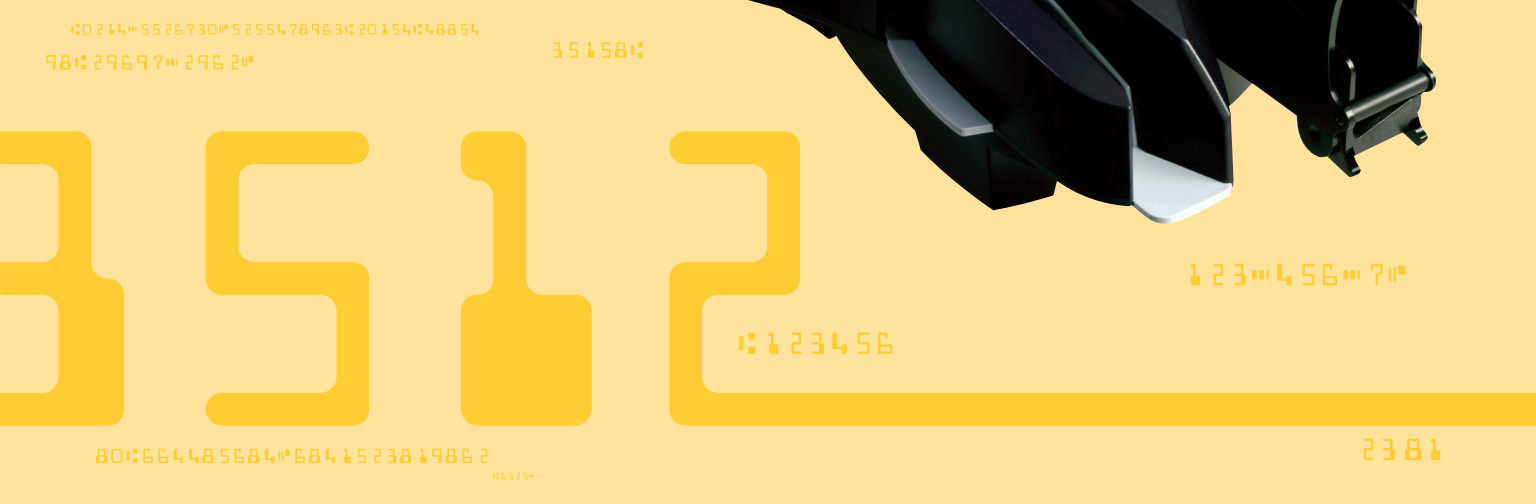

EXCELLA™

FEATURES

- ▶ Reads E13B and CMC7 MICR fonts
- ▶ Captures front and back image of check in a single pass
- ▶ Endorsement printer prints horizontal message on back of the check (e.g. endorsement information)
- ▶ Endorsement message is programmable
Message height: 1/8" consisting of 12 pixels
- ▶ Resolution: 200 dpi (scaling to 100 dpi available)
- ▶ Black & white/grayscale images are standard.
Color images are available in a different model